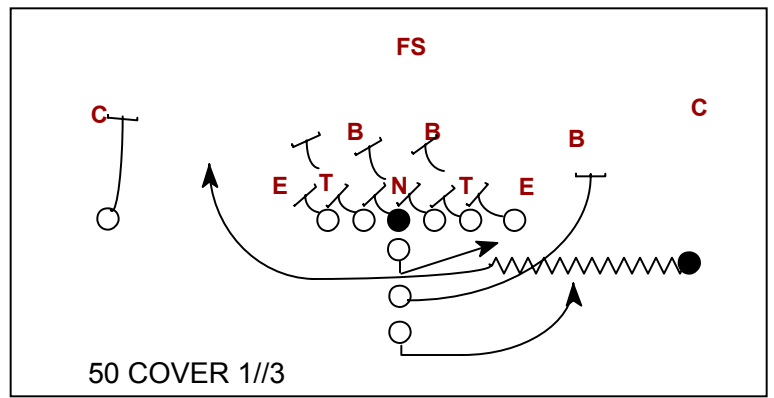

SPLIT COVER 1/3

- PST** MAN, ZONE, SLIP
- PSG** MAN, ZONE, SLIP
- CENTER** MAN, ZONE, SLIP
- BSG** MAN, ZONE, SLIP
- BST** MAN, ZONE, SLIP

- X** STALK AND COVER
- Y** MAN, ZONE, SLIP
- F** 1ST FORCE
CHOP
- Z** FLY
SECURE HANDOFF
GO SCORE
- QB** FLY - POP ACTION
OPTION DOWNHILL
- TB** MIRROR QUARTERBACK
OPTION PATH PITCH RELATION

4-3 COVER 2/4

50 COVER 1/3