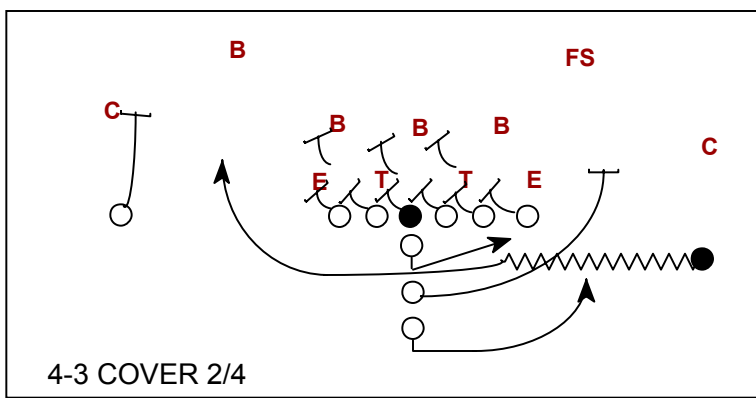

SPLIT COVER 1/3

- PST** MAN, ZONE, SLIP
- PSG** MAN, ZONE, SLIP
- CENTER** MAN, ZONE, SLIP
- BSG** MAN, ZONE, SLIP
- BST** MAN, ZONE, SLIP

- X** STALK AND COVER
- Y** MAN, ZONE, SLIP
- F** 1ST FORCE
CHOP
- Z** FLY
SECURE HANDOFF
GO SCORE
- QB** FLY - POP ACTION
OPTION DOWNHILL
- TB** MIRROR QUARTERBACK
OPTION PATH PITCH RELATION

4-3 COVER 2/4

50 COVER 1/3